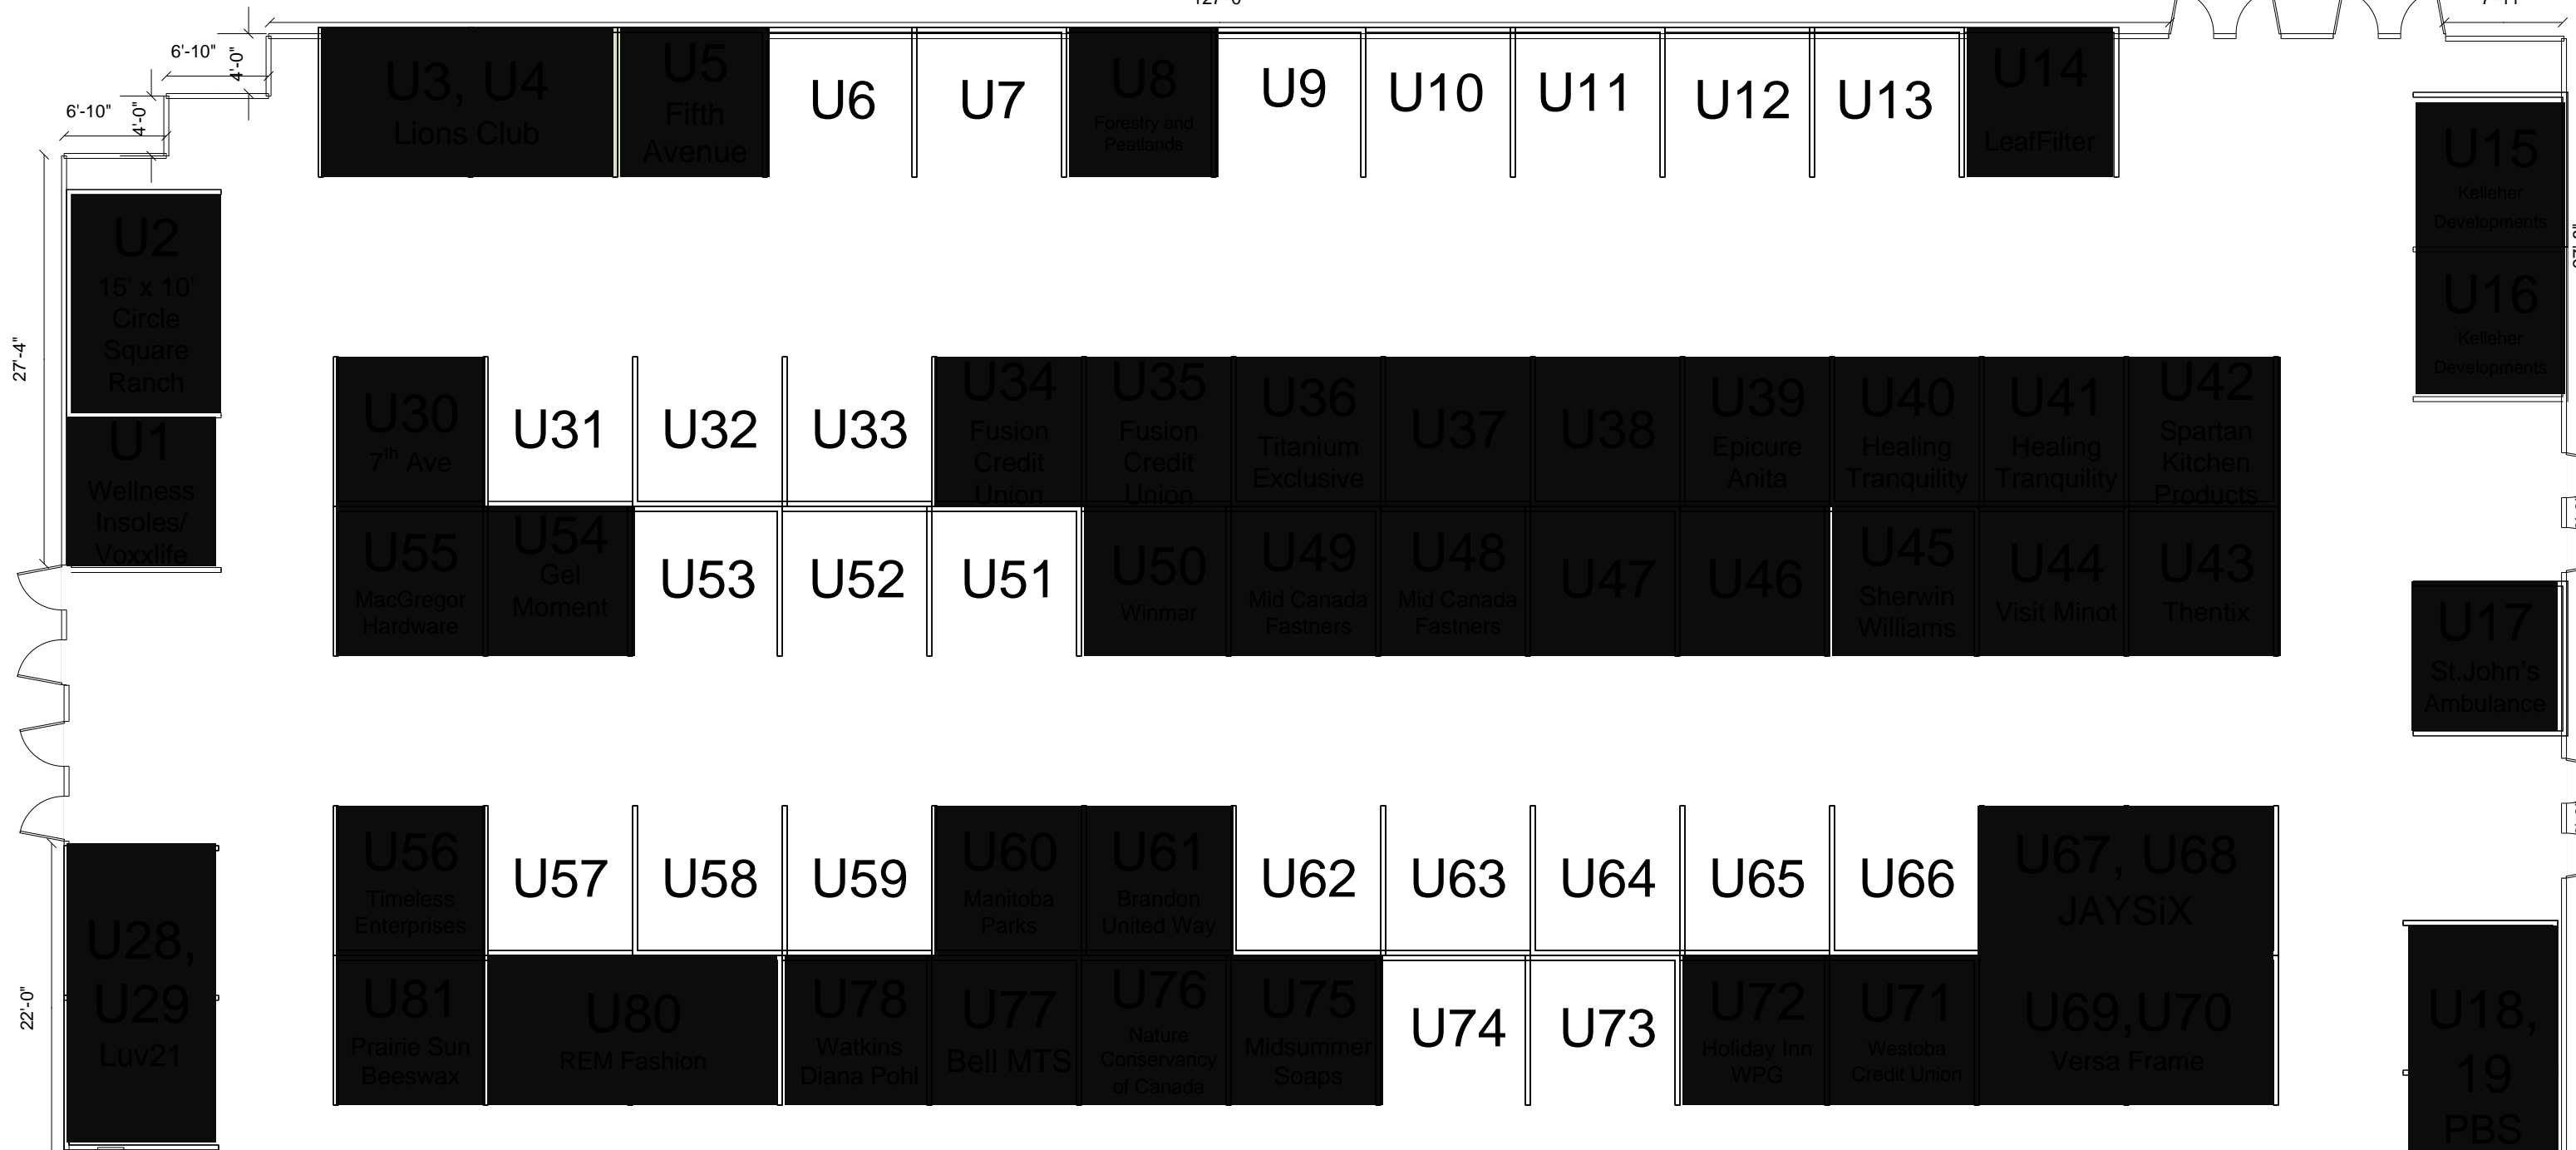

127'-0"

LAYOUT SUBJECT TO CHANGE

2024 RMWF Tradeshow Layout

UCT Pavilion

All booths are 10' wide X 10' deep.
U2 is 15' wide