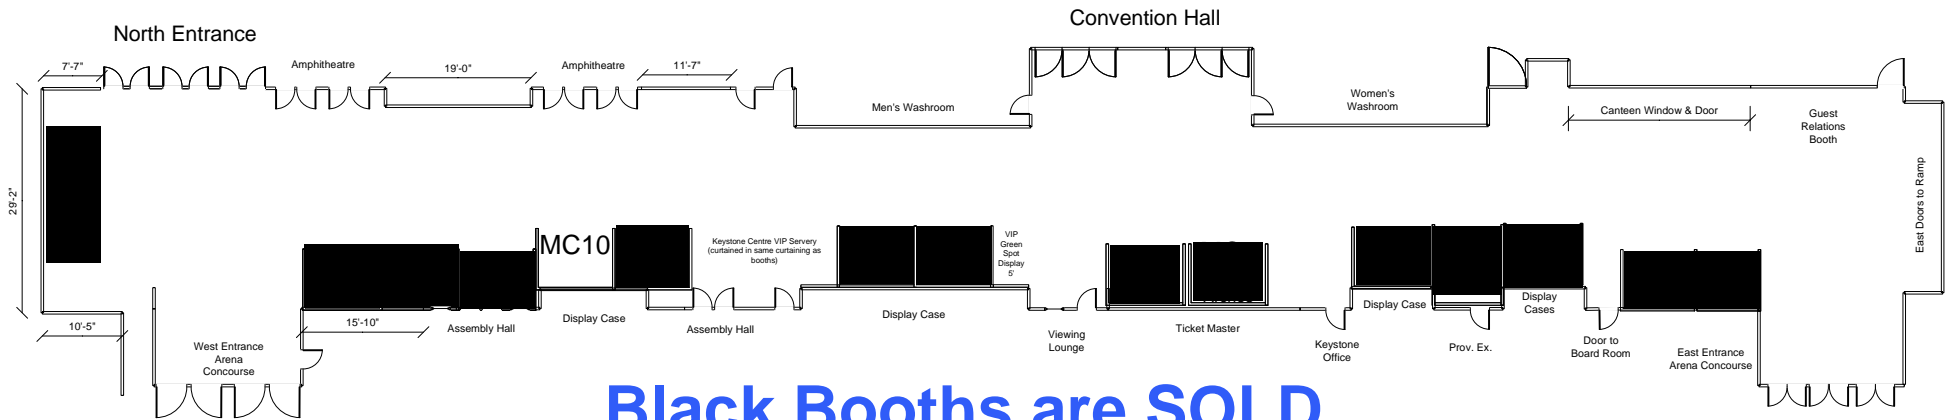

2024 RMWF Tradeshow Layout

Main Concourse

All booths in the Main Concourse are 10' wide X 8' deep