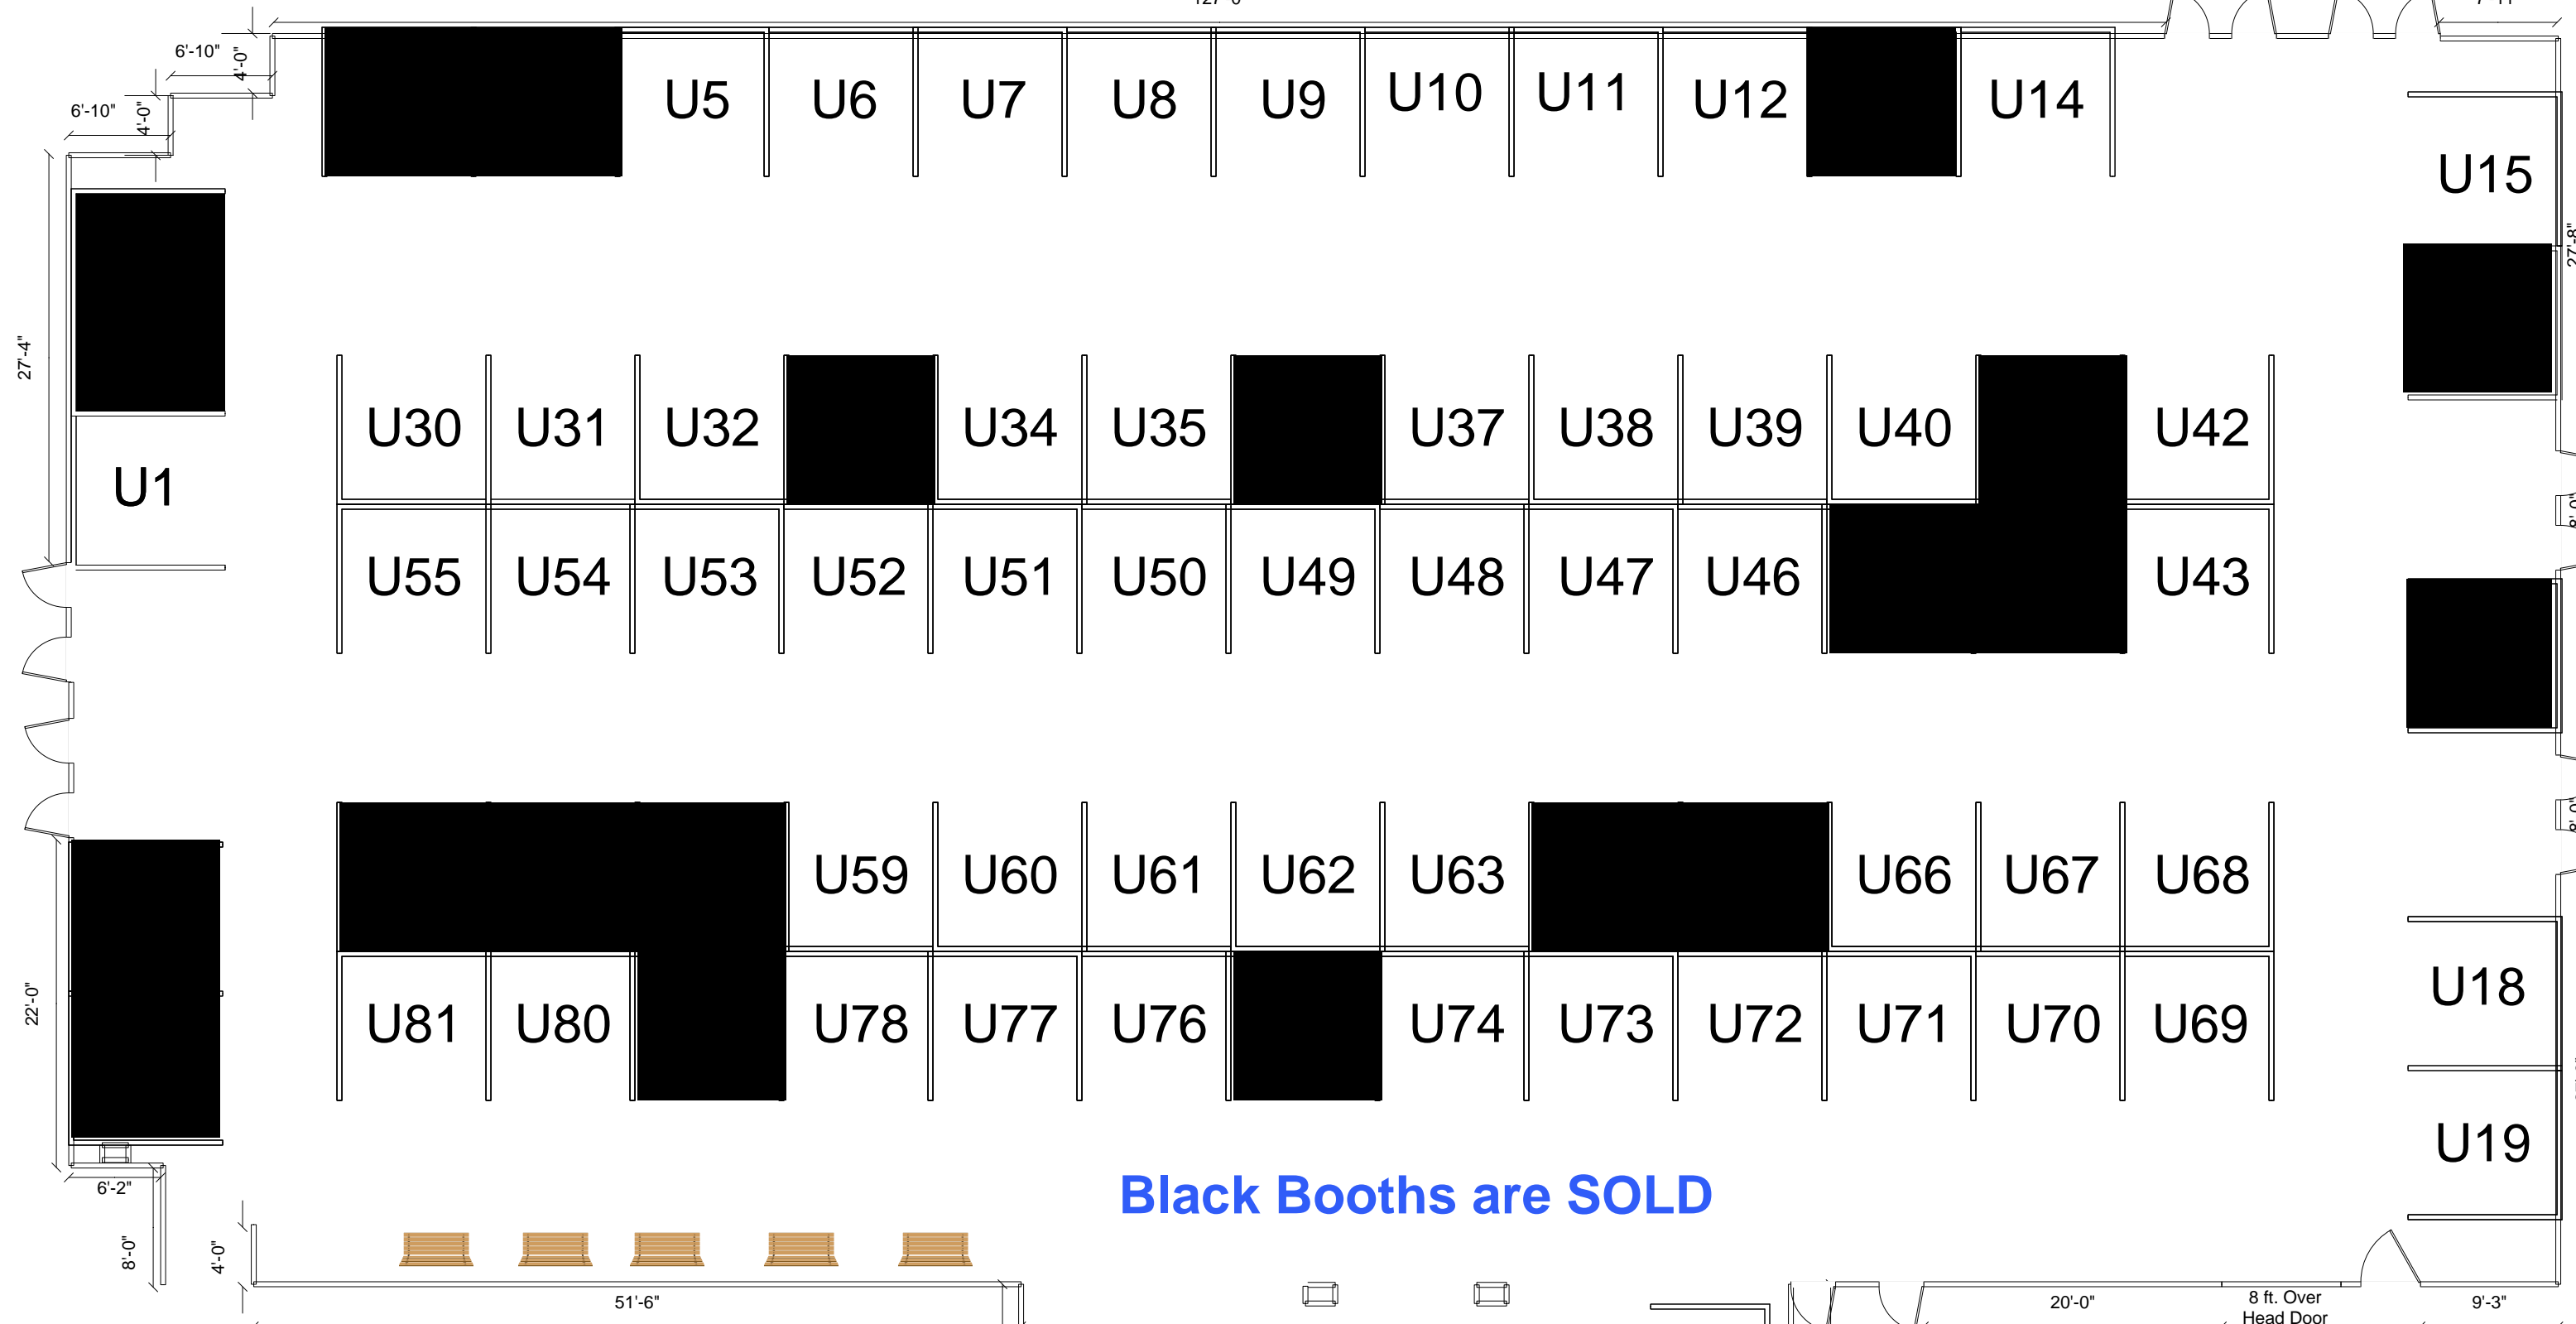

127'-0"

Black Booths are SOLD

2024 RMWF Tradeshow Layout

UCT Pavilion

All booths are 10' wide X 10' deep.
U2 is 15' wide

20'-0" 8 ft. Over Head Door

18 ft. 5 in. Over Head Door

51'-6"