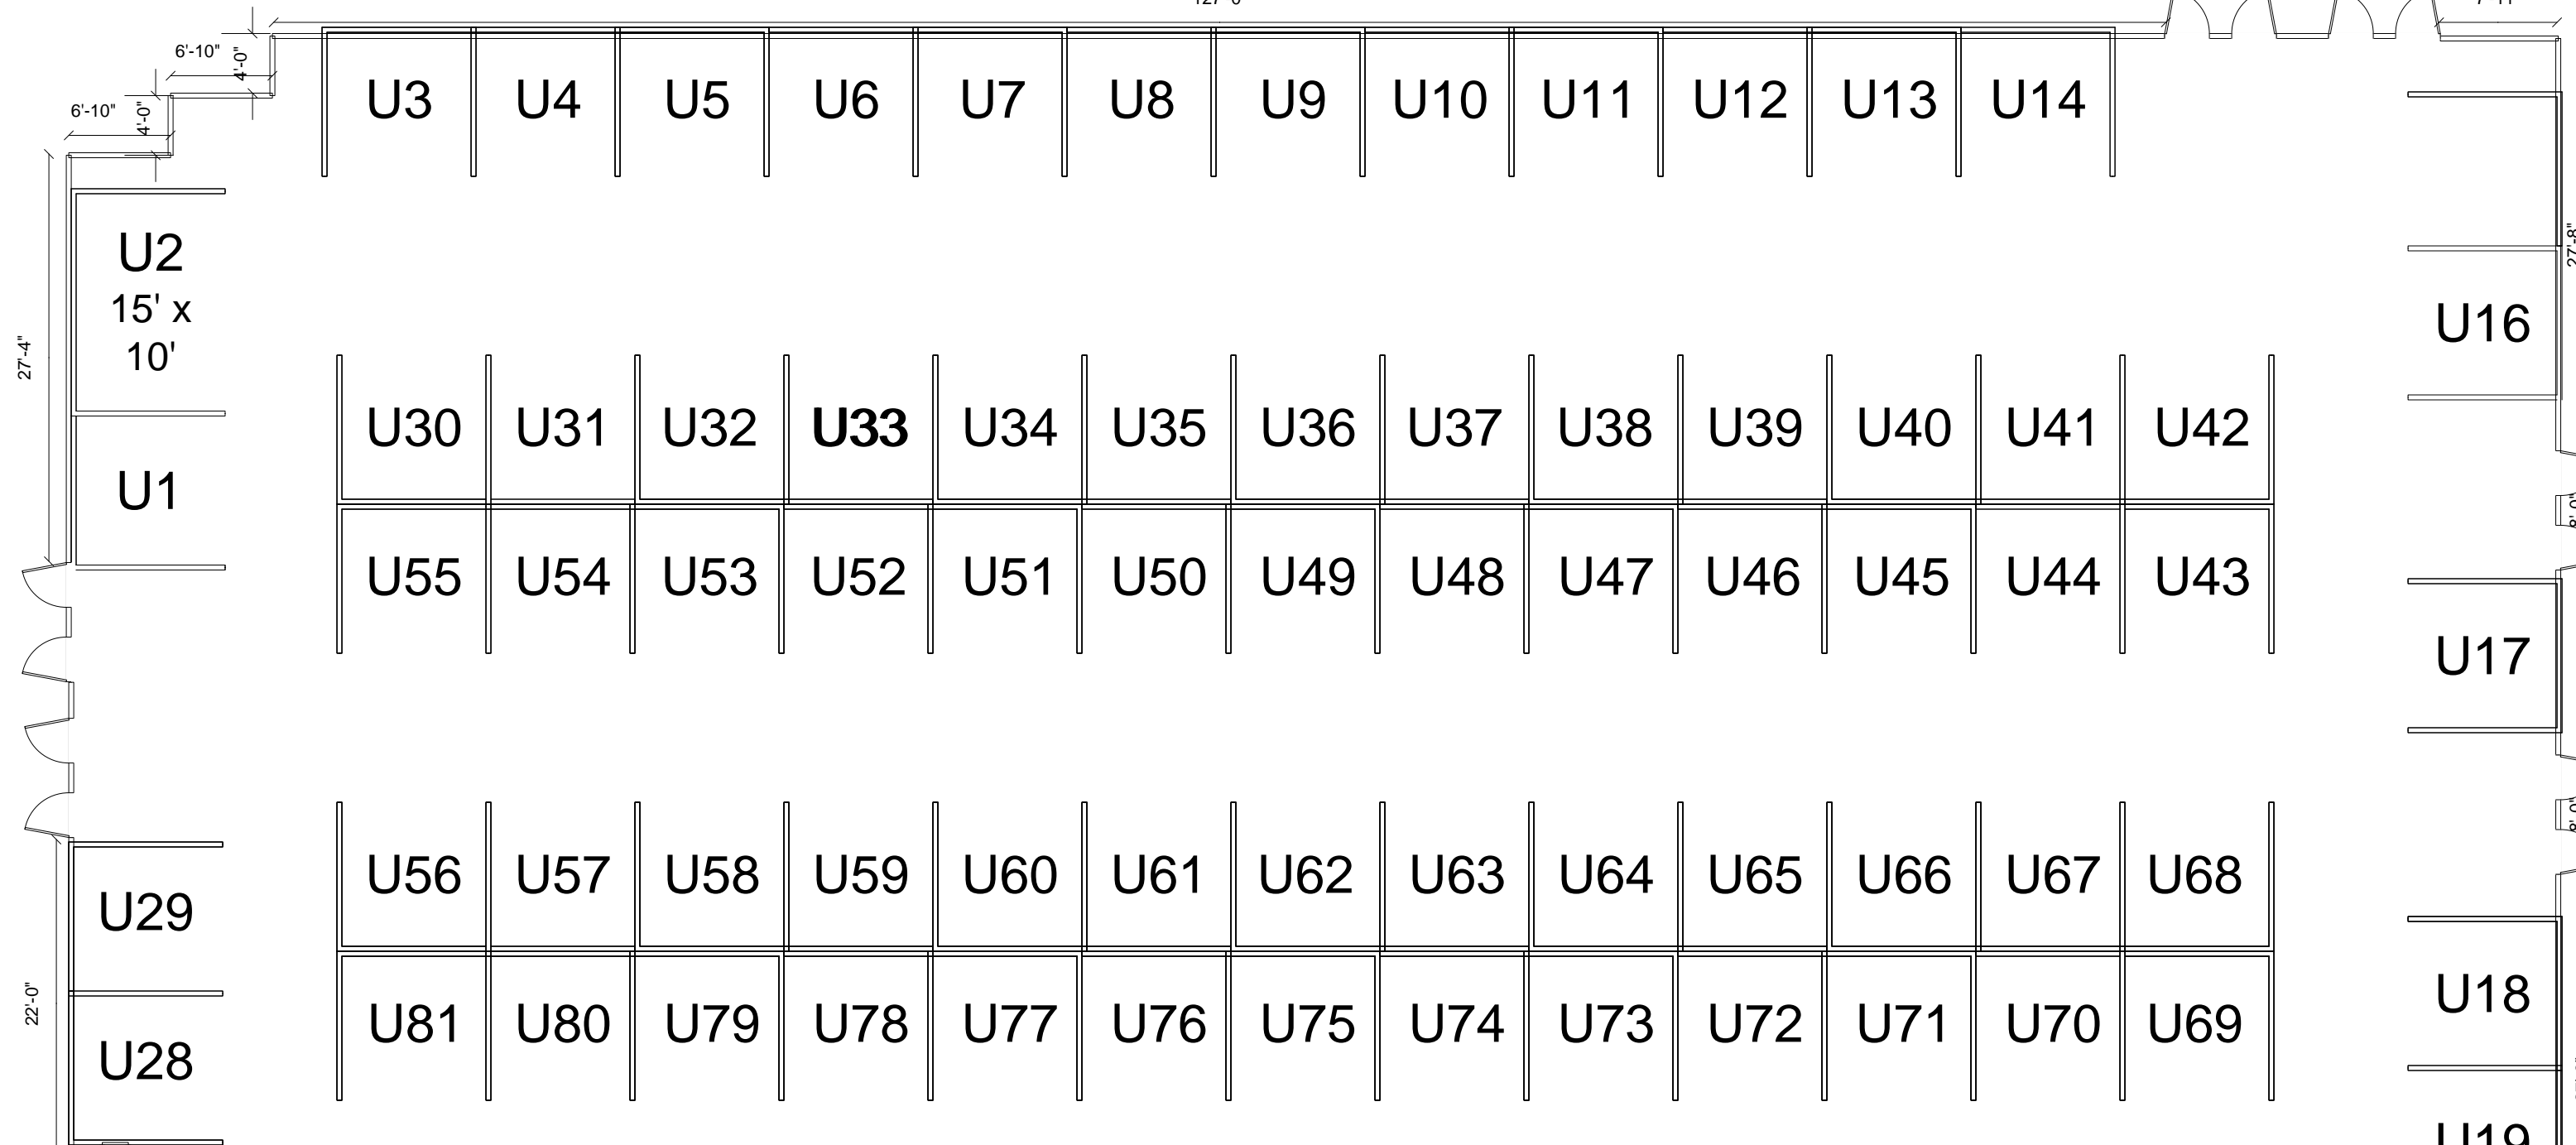

127'-0"

LAYOUT SUBJECT TO CHANGE

2023 RMWF Tradeshow Layout

UCT Pavilion

All booths are 10' wide X 10' deep.
U2 is 15' wide