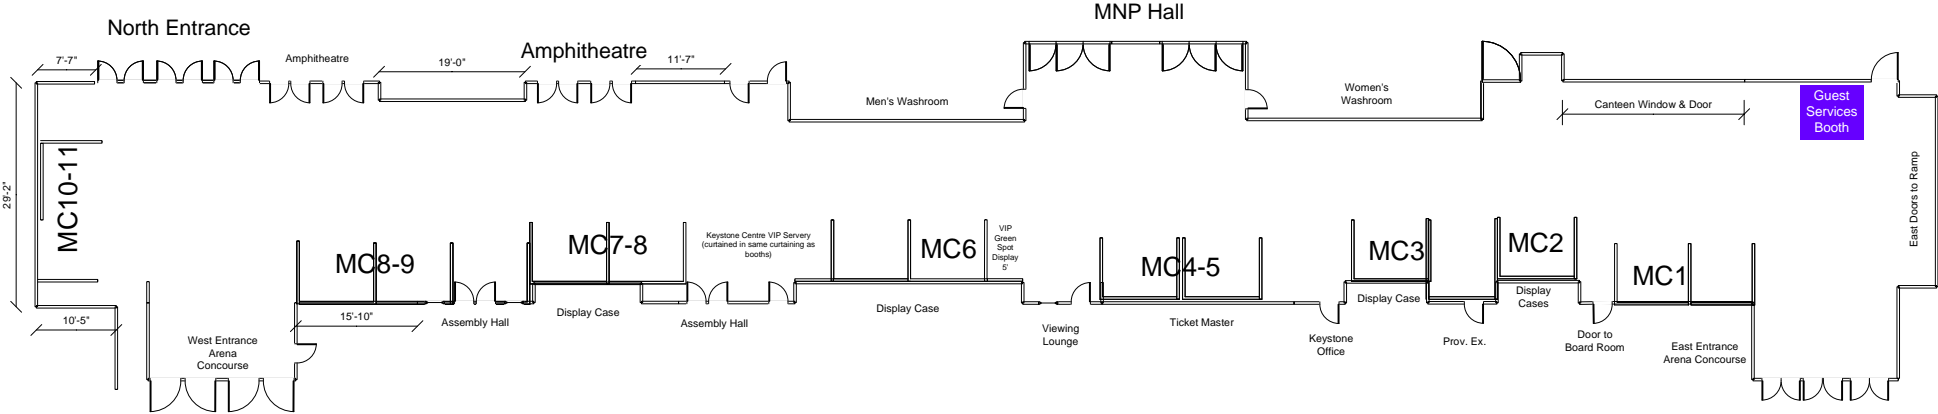

2022 RMWF Tradeshow Layout

# Main Concourse

LAYOUT SUBJECT TO CHANGE

(as of January 15, 2022)

All booths in the Main Concourse are 10' wide X 8' deep